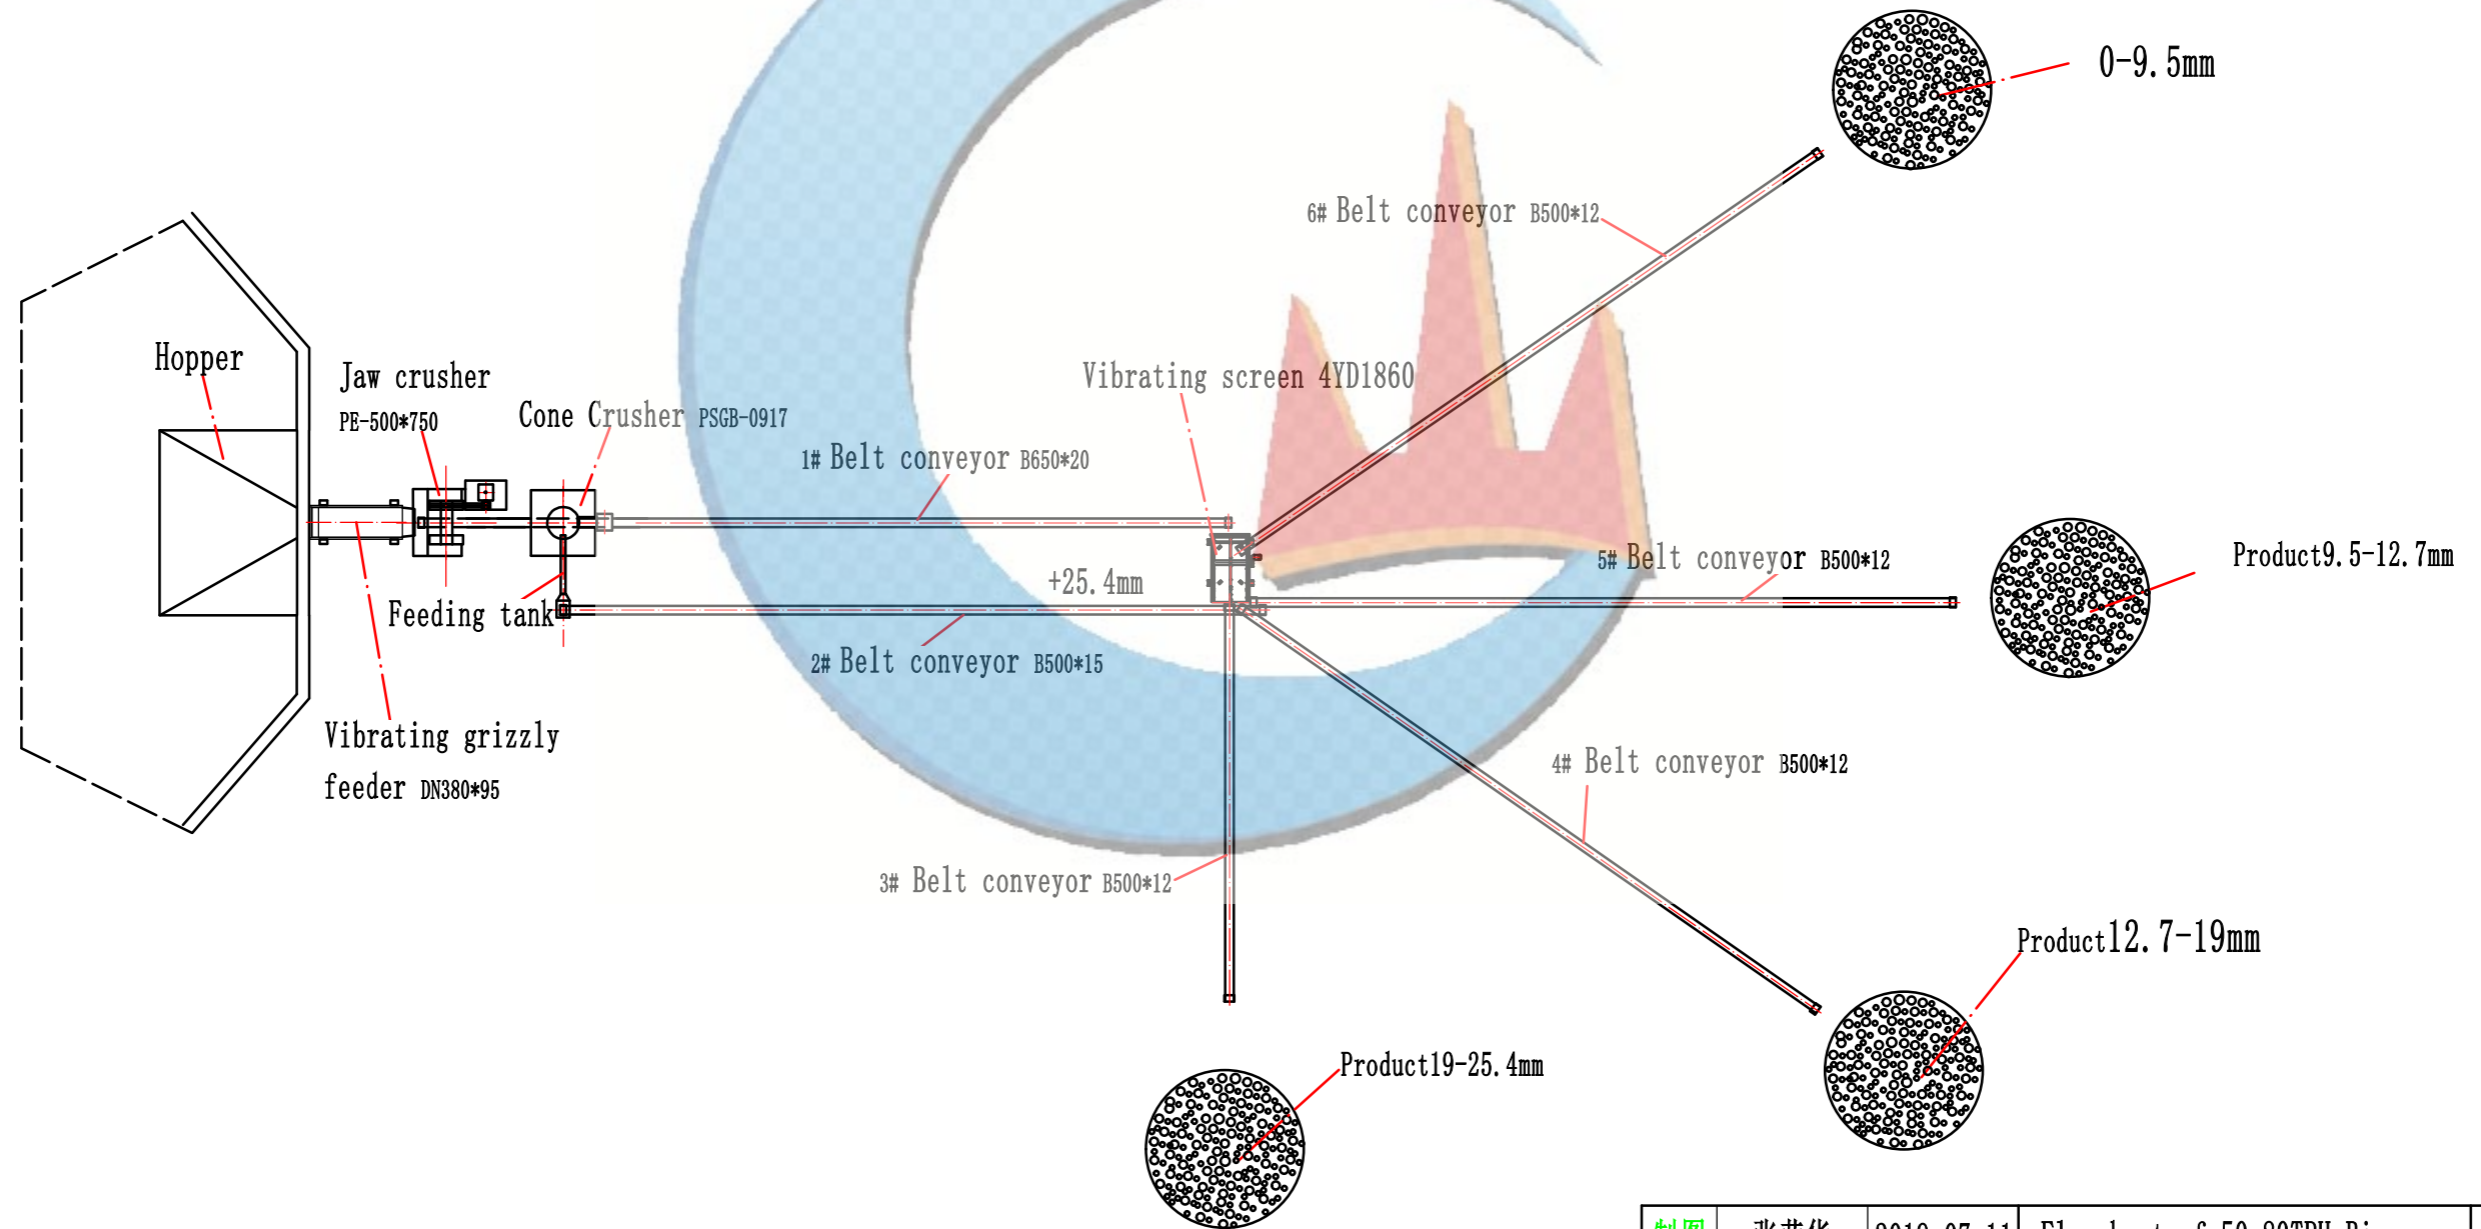

### Flowchart of 50-80TPH River Stone Crushing Plant for TSP

制图	张荣华	2019-07-11	Flowchart of 50-80TPH River Stone Crushing Plant for TSP
校核	李小能	2019-07-11	
JXSC Mine Machinery Factory 江西省石城县矿山机械厂			