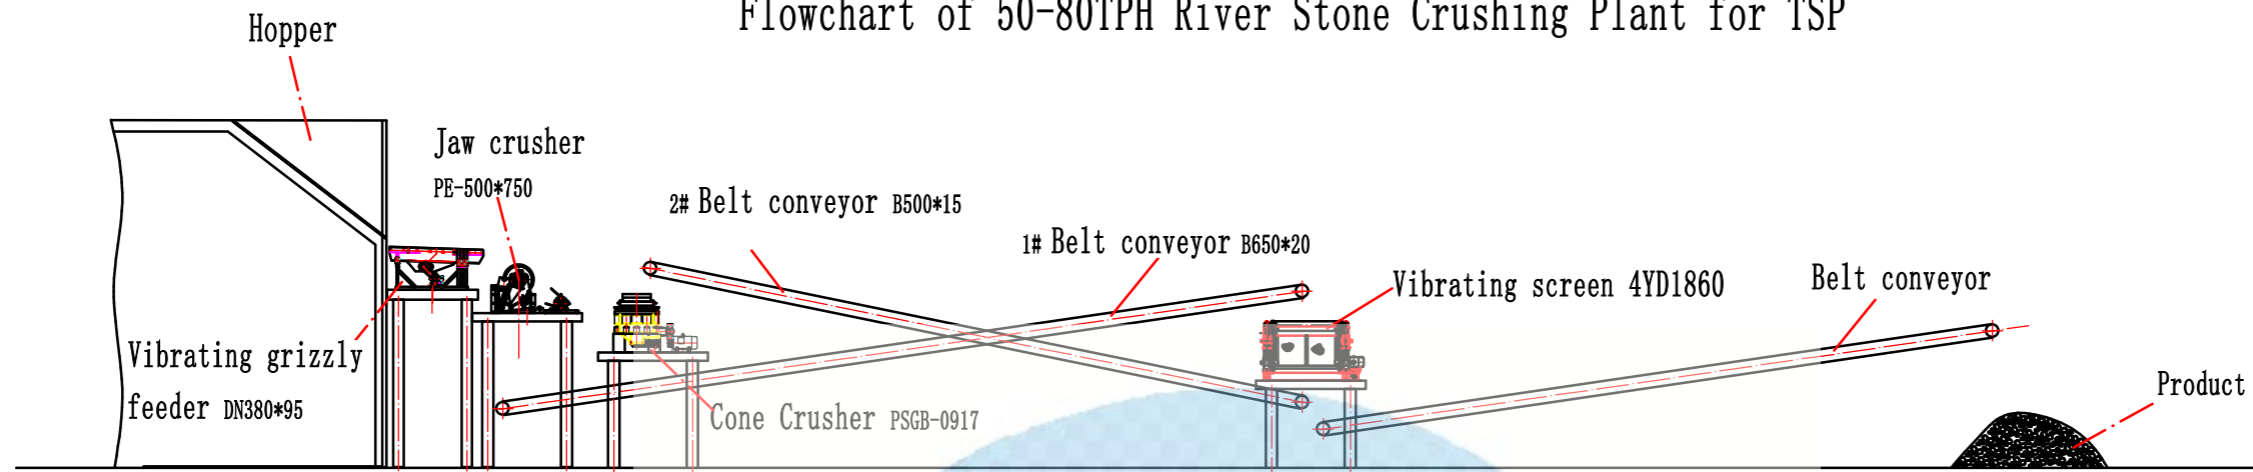

### Flowchart of 50-80TPH River Stone Crushing Plant for TSP

制图	张荣华	2019-07-11	Flowchart of 50-80TPH River Stone Crushing Plant for TSP
校核	李小能	2019-07-11	
JXSC Mine Machinery Factory 江西省石城县矿山机械厂			